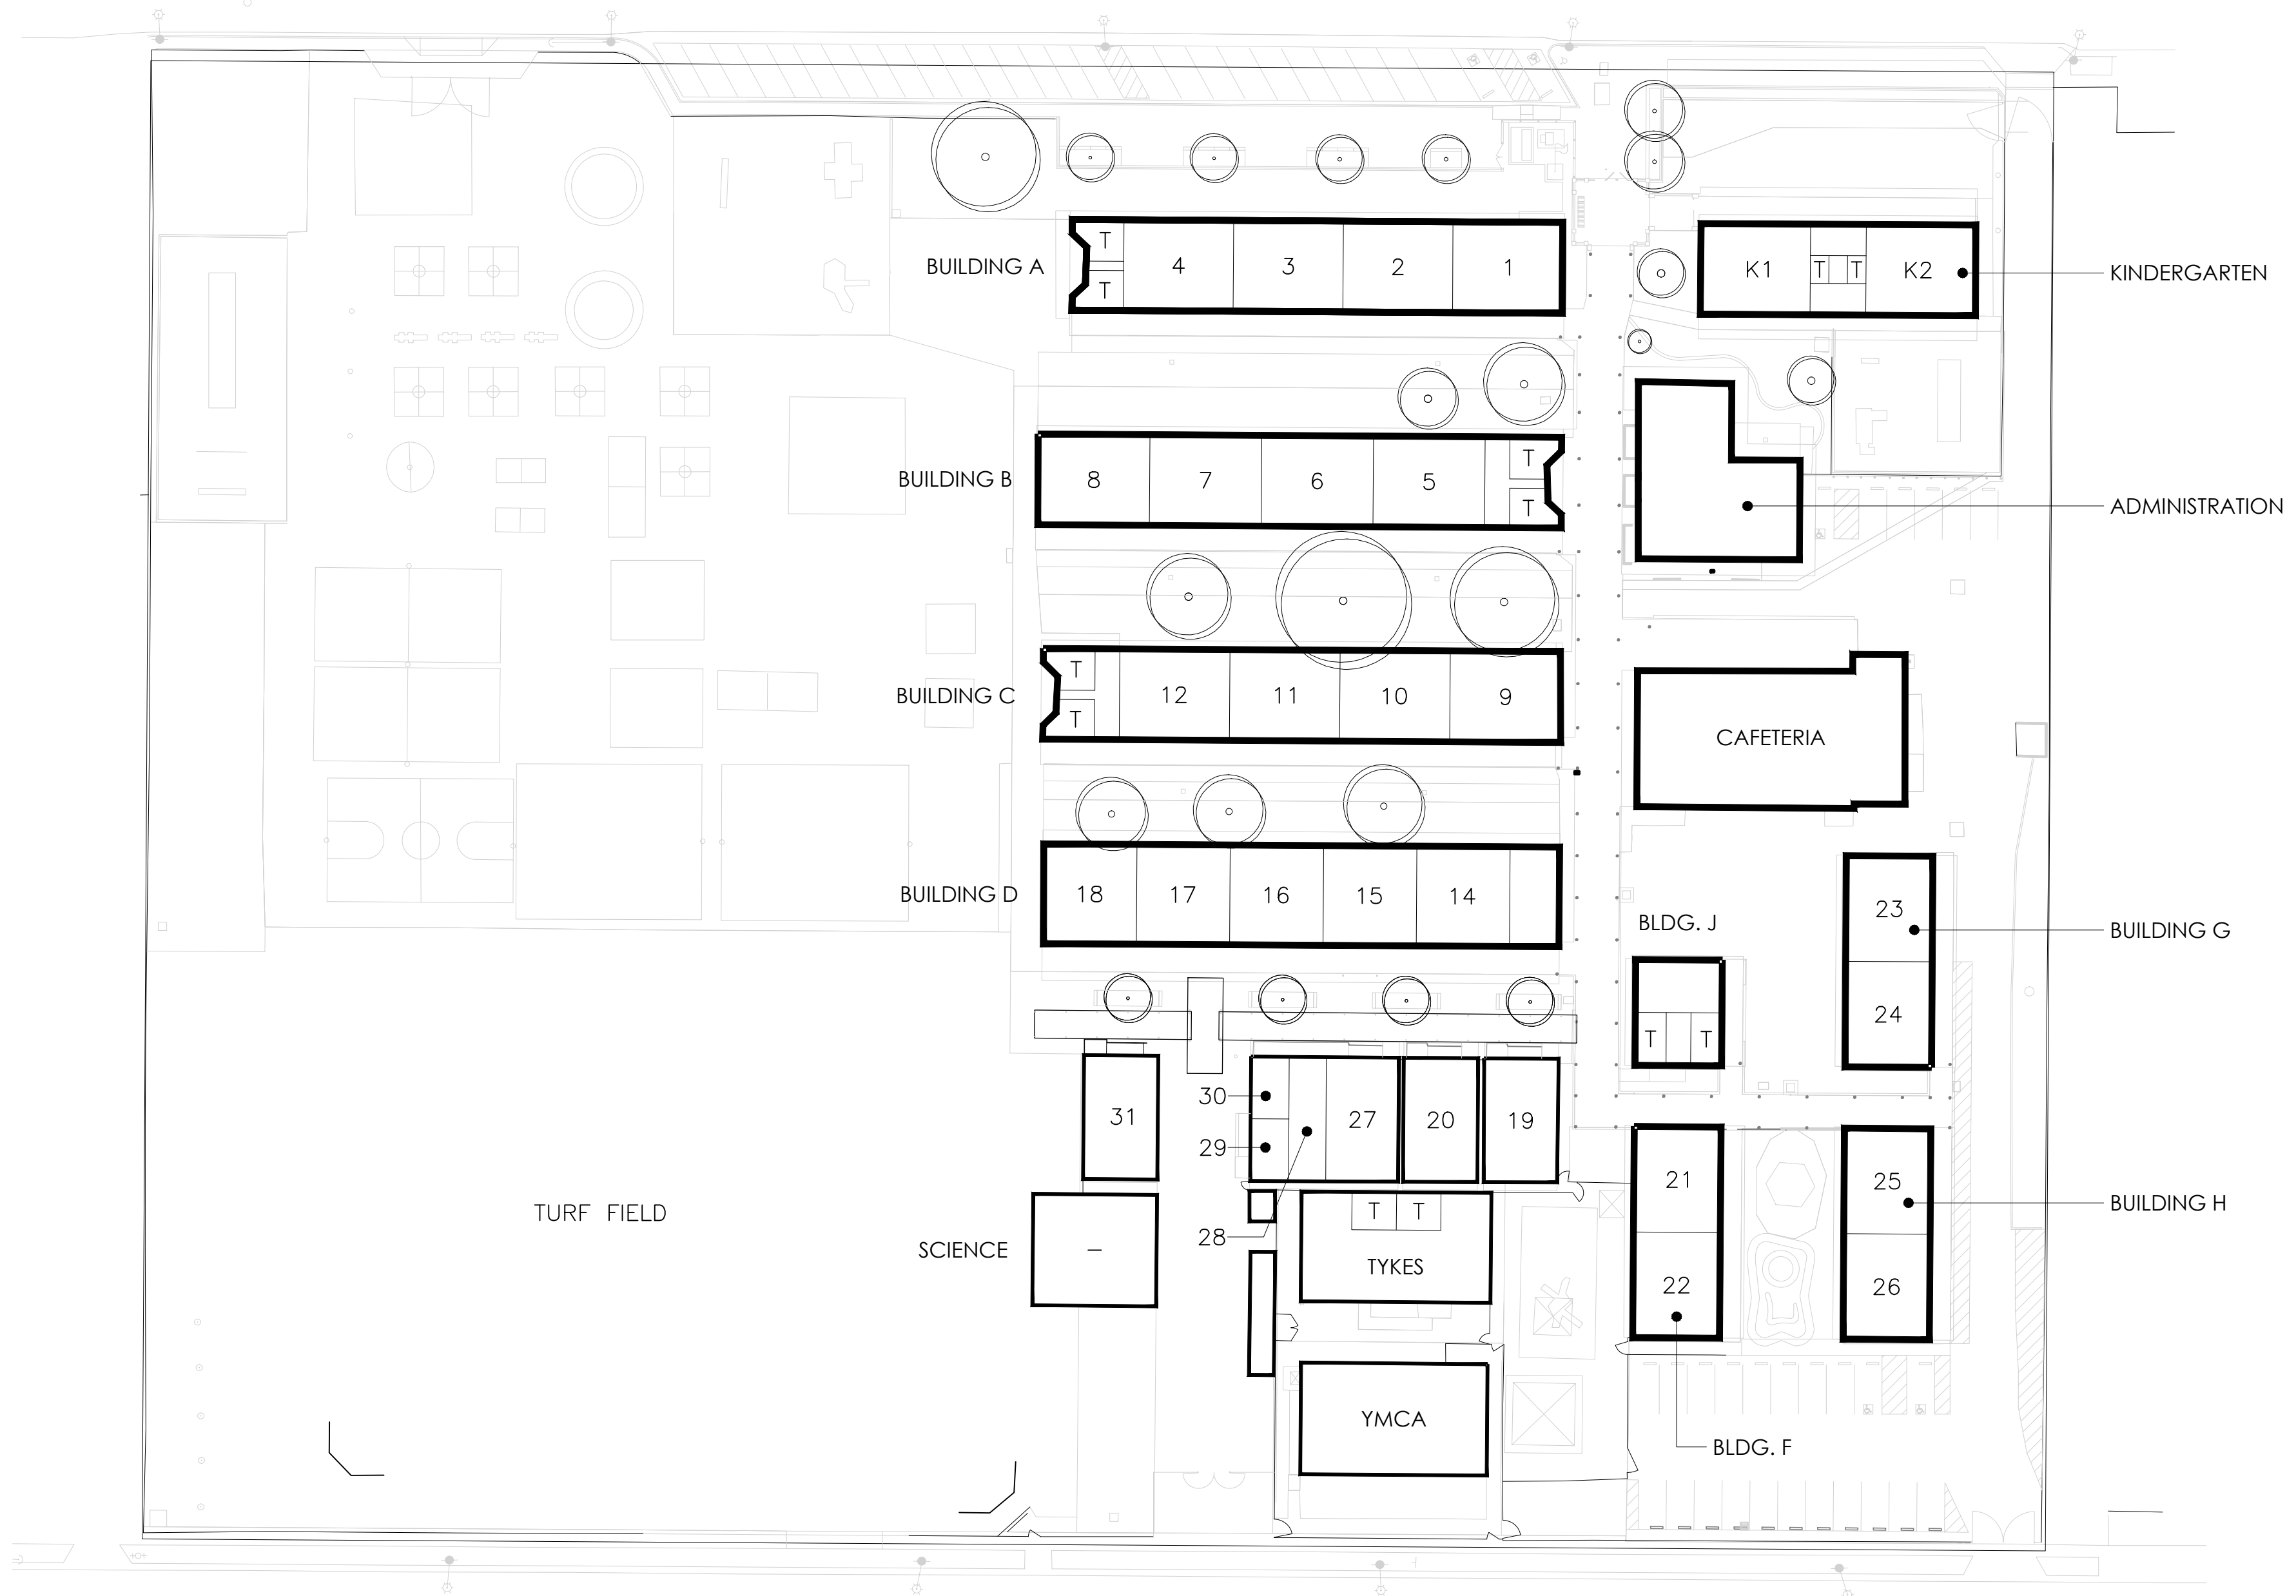

W 2 3 5 T H S T R E E T

Project

WOOD ELEMENTARY SCHOOL
2250 W. 235TH STREET
TORRANCE, CA 90501

Date

07/22/2020

Scale

1" = 40'-0"

Sheet No.