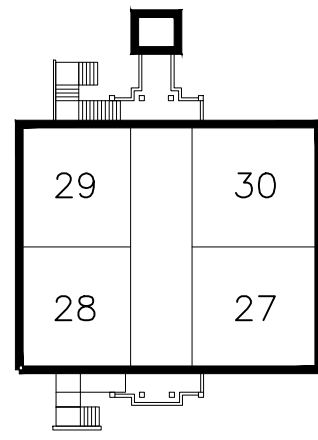

LEGEND

BUILDING L - 2ND LEVEL

2

2-STORY
BUILDING "L"

BUILDING "K"

BUILDING "J"

BUILDING "H"

2 2 7 T H S T R E E T

G R E E N W O O D A V E N U E

HICKORY ELEMENTARY - SITE PLAN

1

Project

HICKORY ELEMENTARY SCHOOL
2800 W. 227TH STREET
TORRANCE, CA 90505

Date

07/22/2020

Scale

1" = 50'-0"

Sheet No.

A1.1