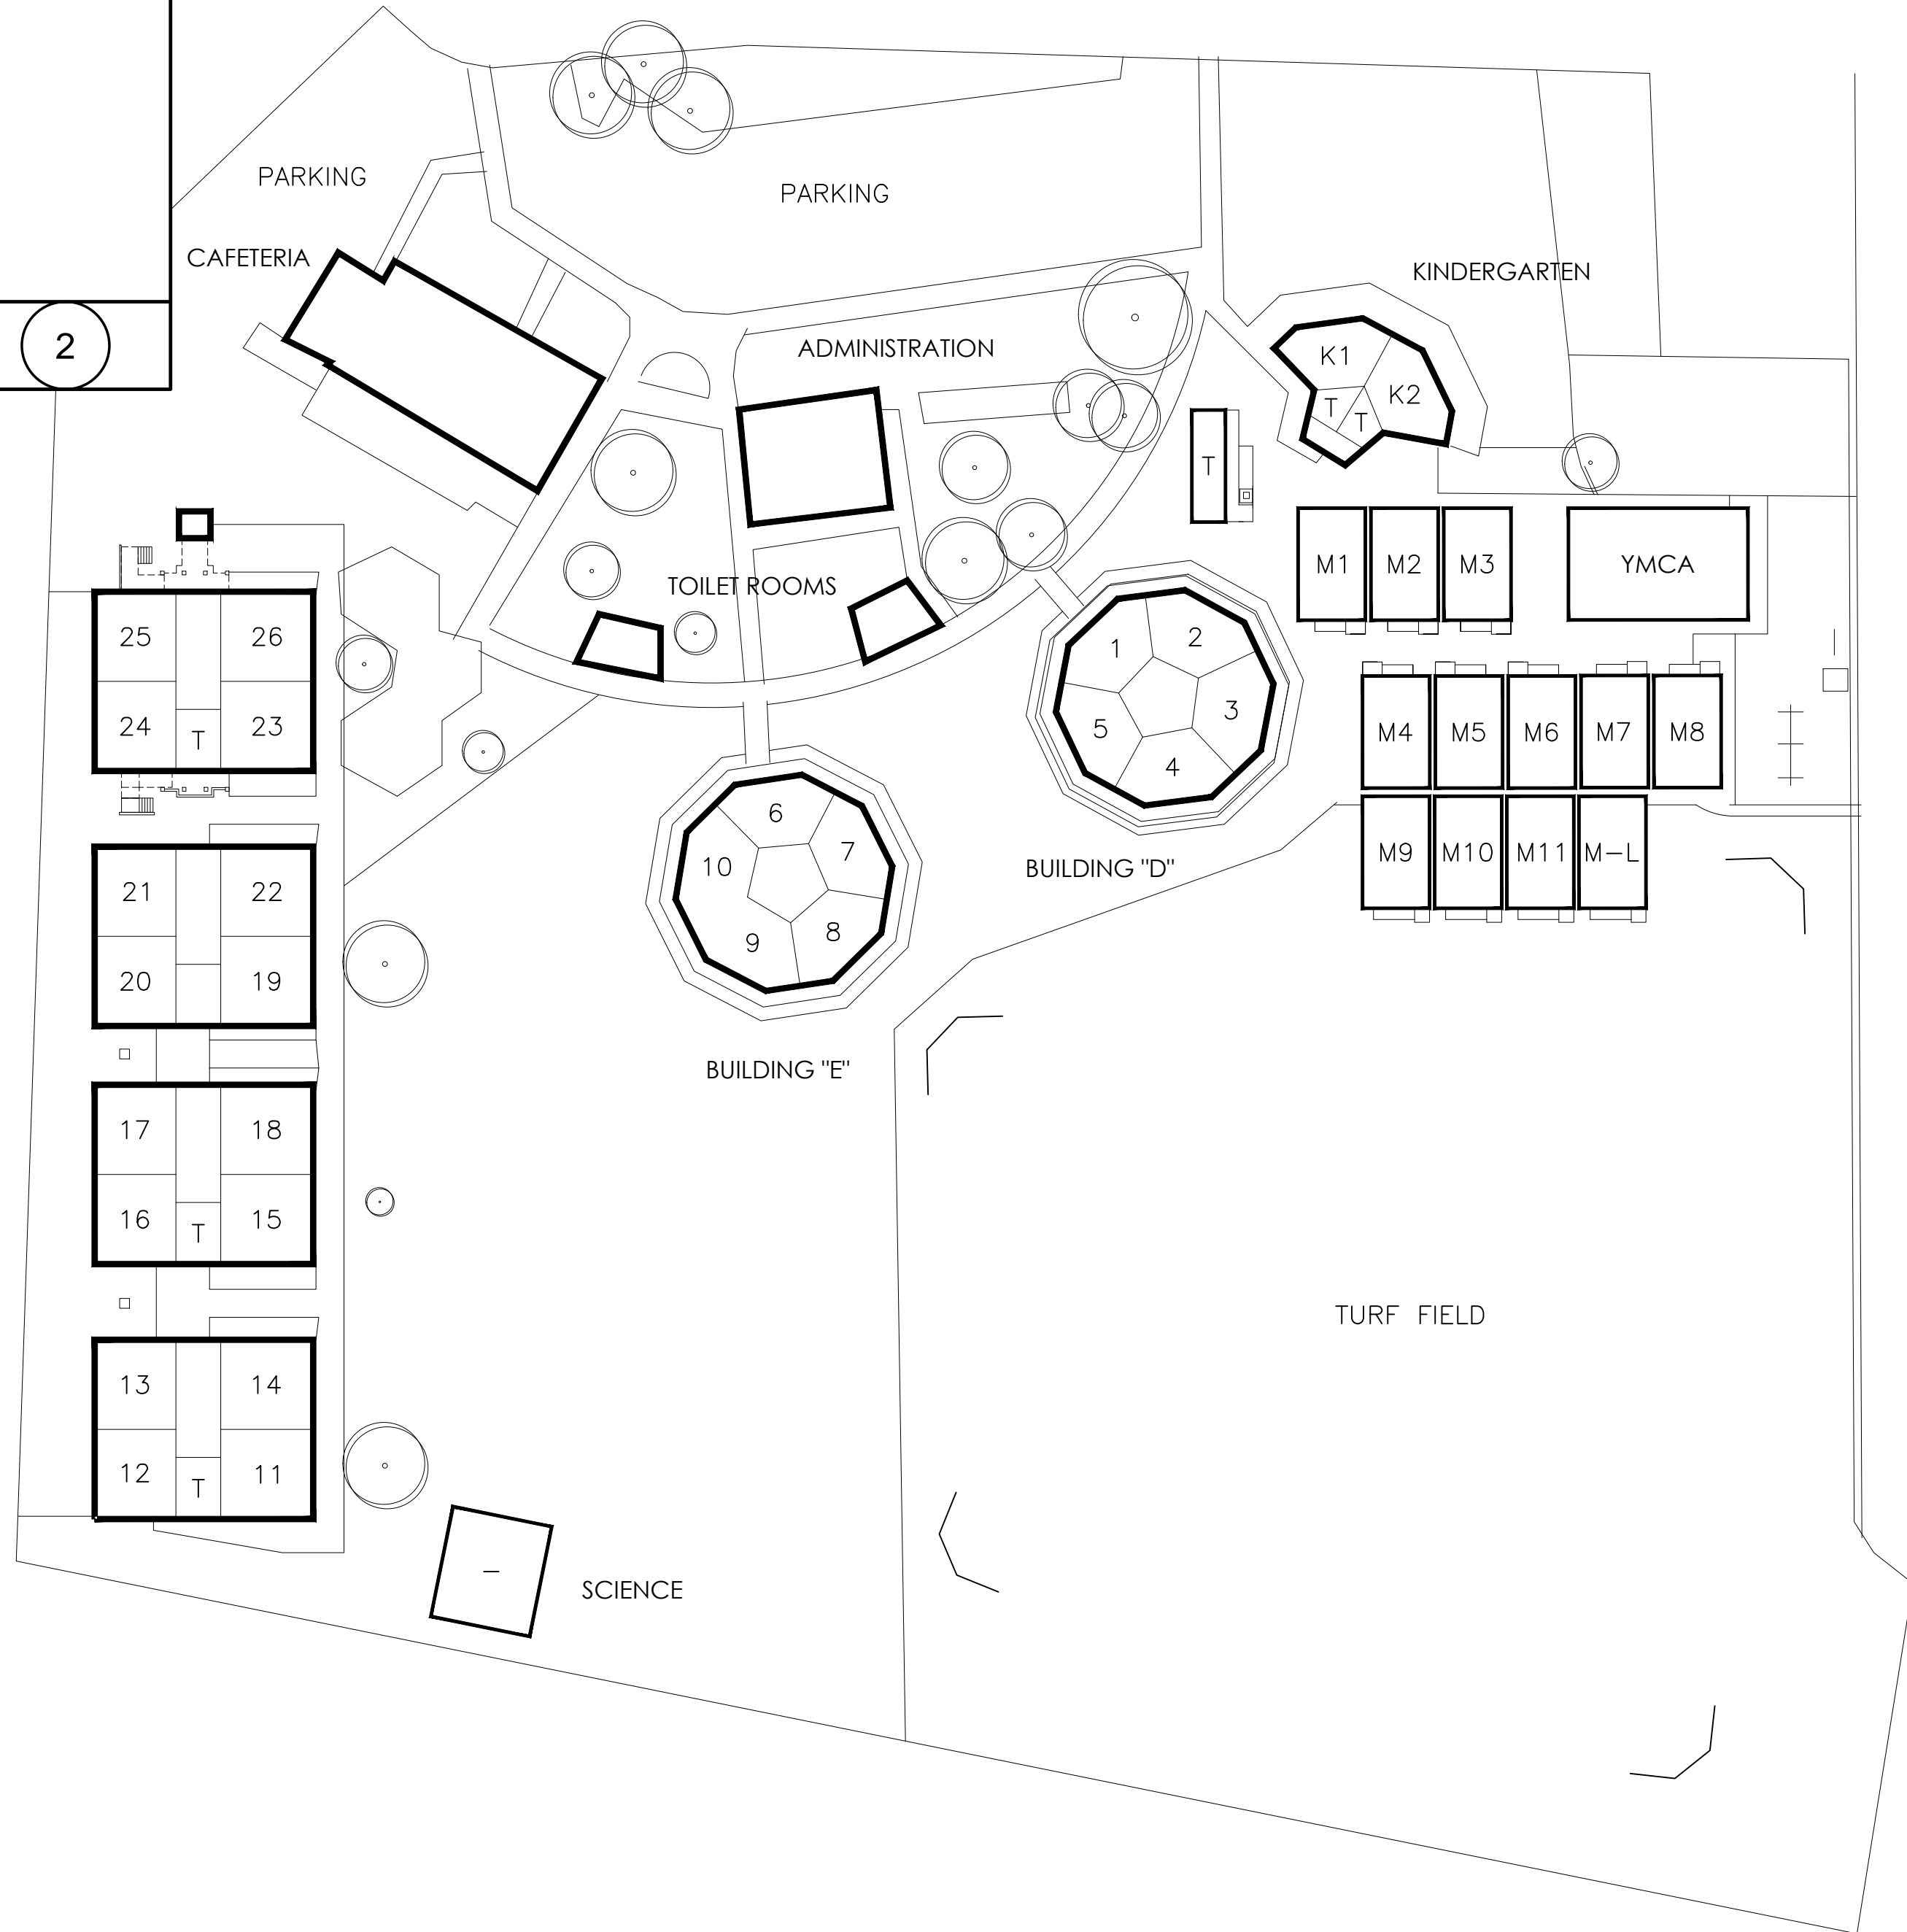

LEGEND

BUILDING L - 2ND LEVEL

2

2-STORY
BUILDING "L"

BUILDING "K"

BUILDING "J"

BUILDING "H"

2 2 7 T H S T R E E T

G R E E N W O O D A V E N U E

HICKORY ELEMENTARY - SITE PLAN

1

Project

HICKORY ELEMENTARY SCHOOL
2800 W. 227TH STREET
TORRANCE, CA 90505

Date

07/22/2020

Scale

1" = 50'-0"

Sheet No.

A1.1